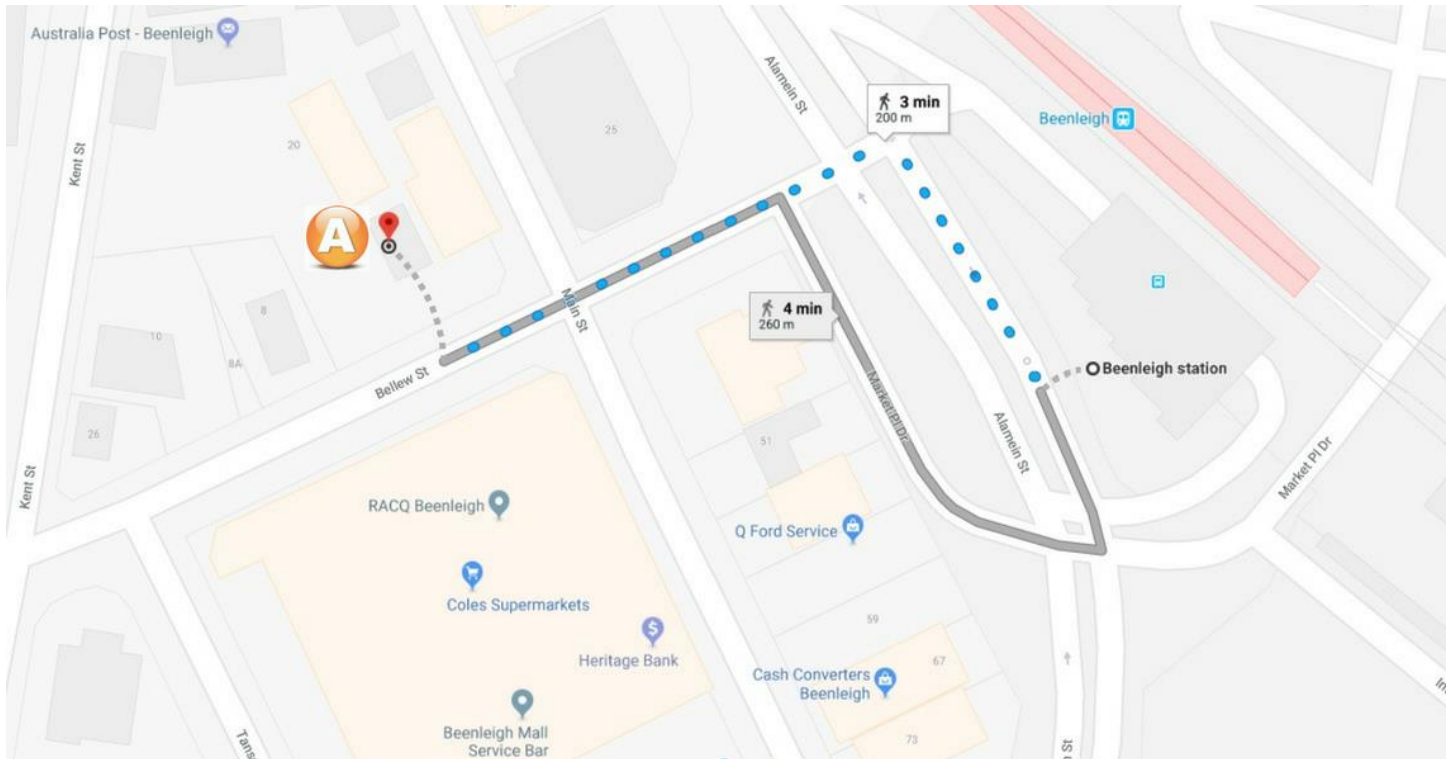

# Welcome to the new Queensland AOT Campus

## Academy of Training

Shop 1 Post Office Plaza

20 Main Street Beenleigh QLD 4207

- Three to four minute walk from Beenleigh train station
- One minute walk to The Mall Beenleigh shopping centre
- One minute walk to Beenleigh Post Office
- Two minute walk to Beenleigh Police Station
- Four minute walk to Royal Hotel and Imperial Hotel
- Eight minute walk to Beenleigh Marketplace shopping centre